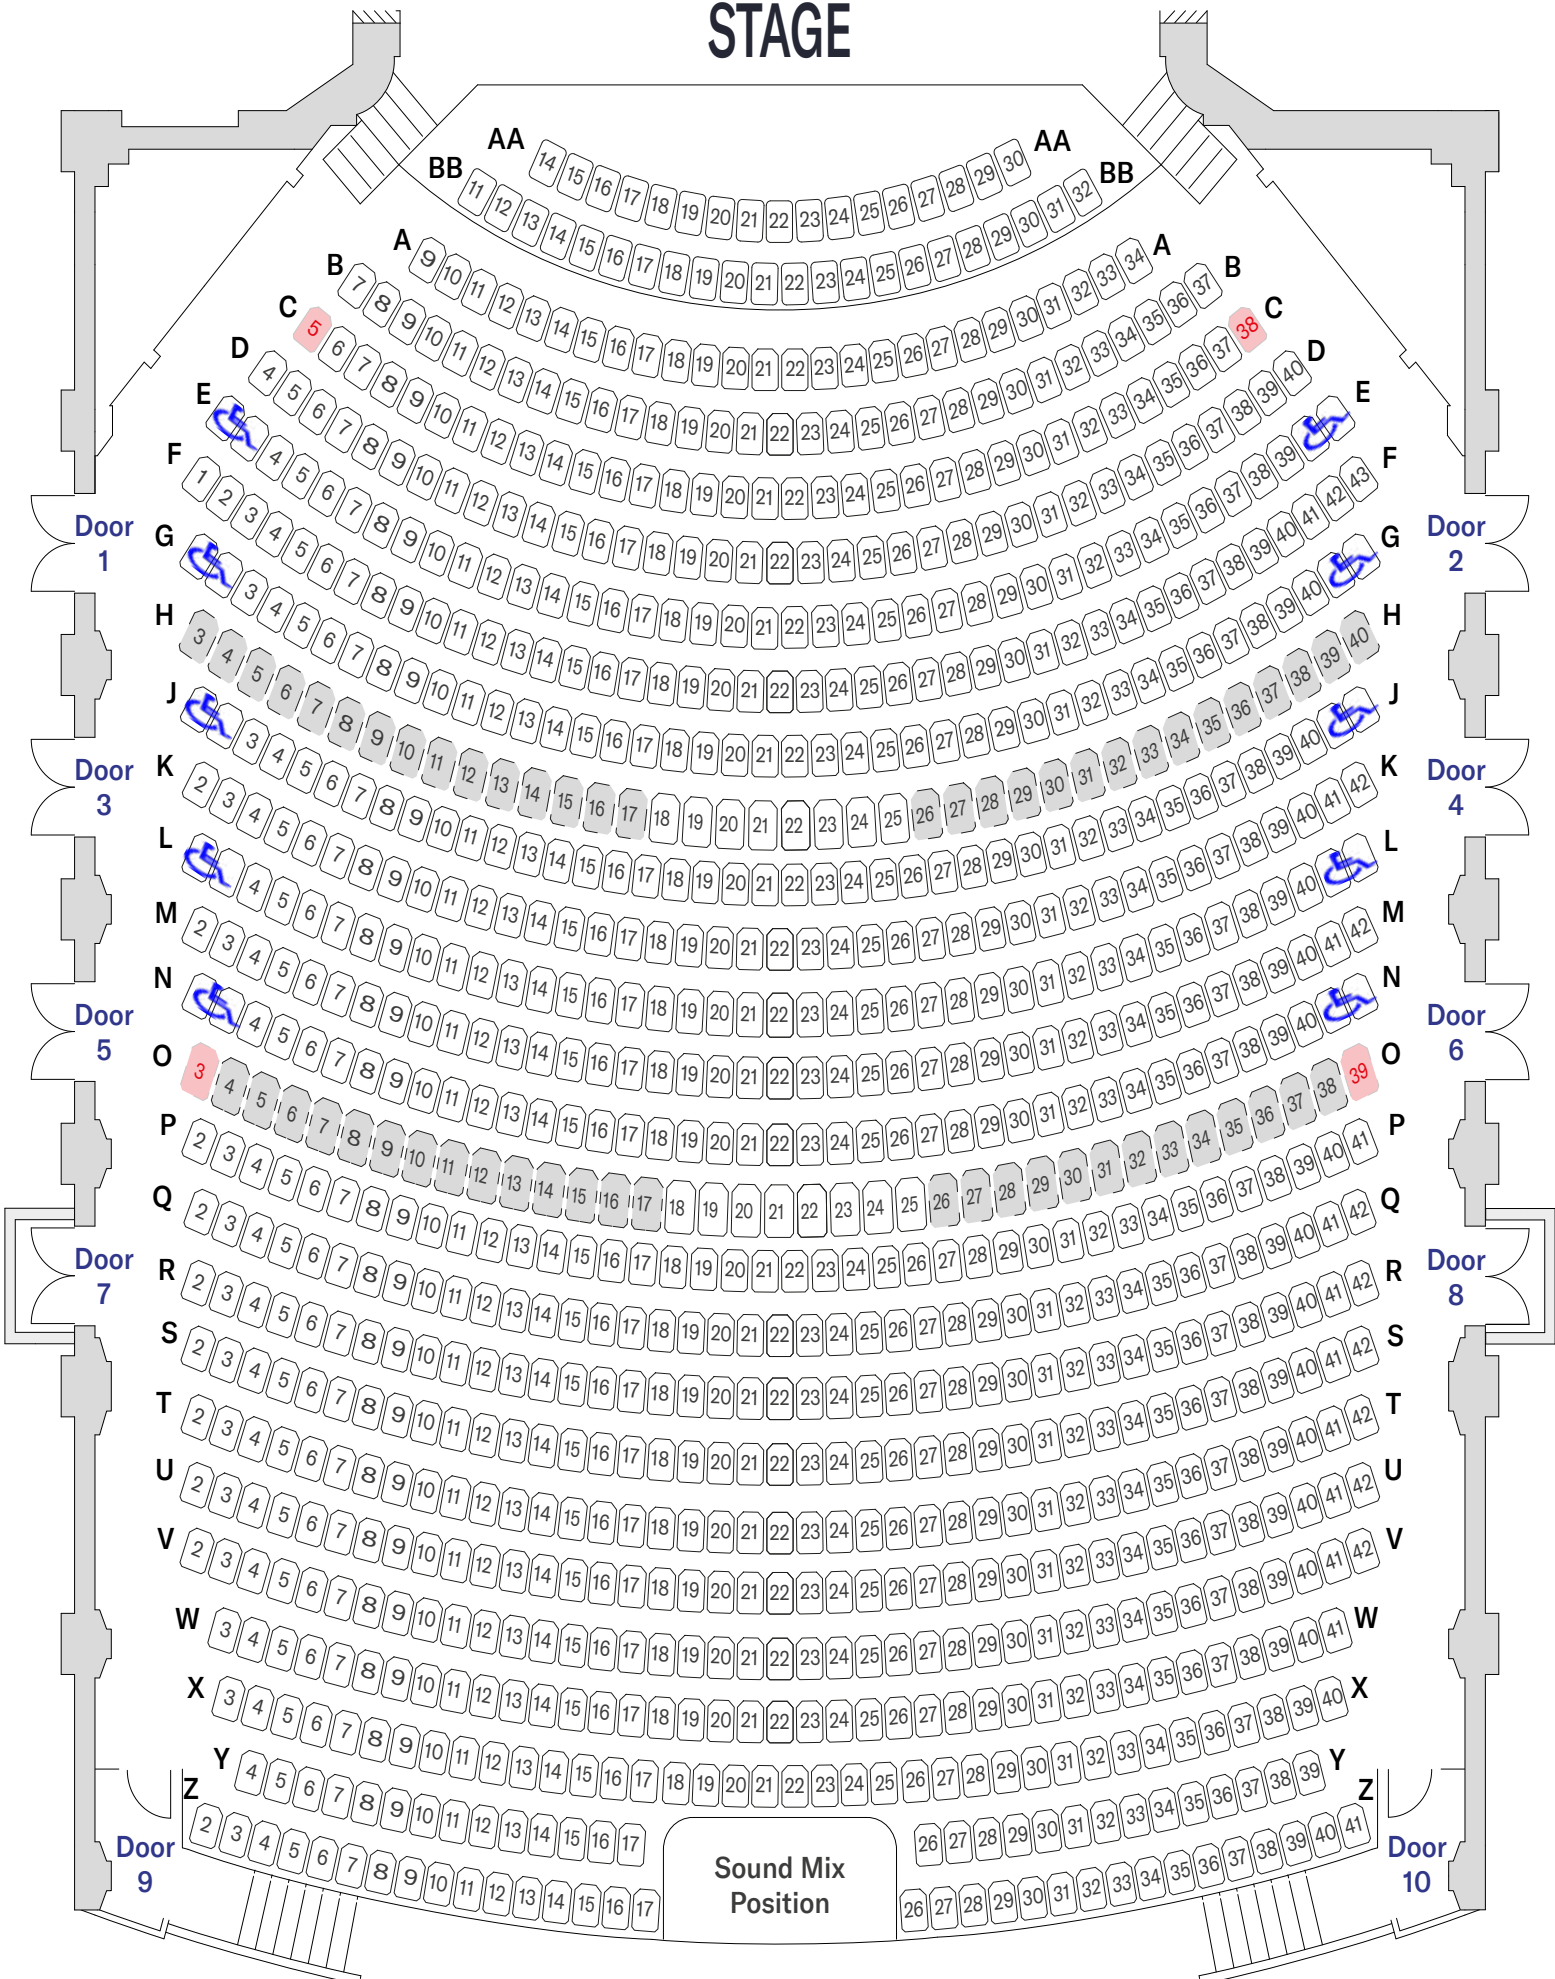

THE EMPIRE

AUDITORIUM STALLS SEATING

STAGE

Standard Seat Transfer Arm Seat Wider Seat Wider Seat

THE EMPIRE

AUDITORIUM BALCONY SEATING

STAGE